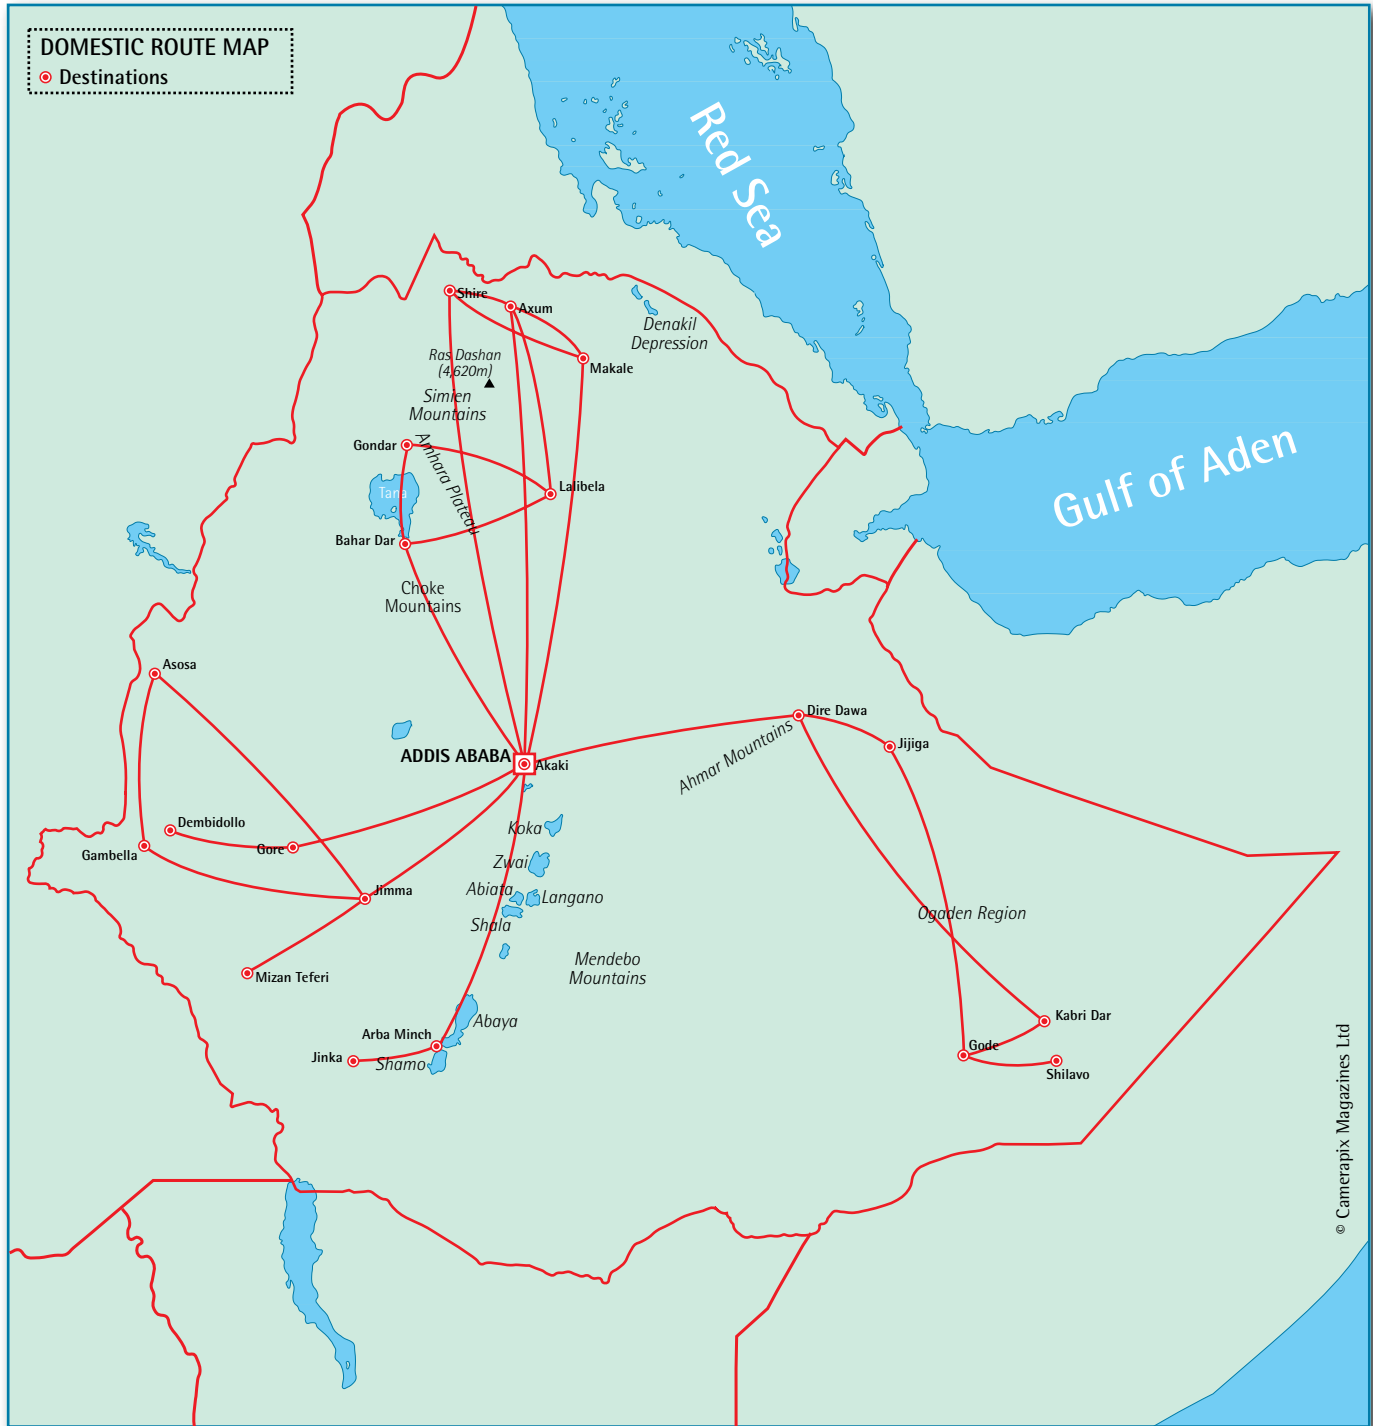

# ETHIOPIAN AIRLINES DOMESTIC OFFICES

NOTE: Graphics representation only. Not to scale. The actual flight paths may vary.

© Camerapix Magazines Ltd

**ADDIS ABABA**

Main City Ticket Office  
 Churchill Road  
 PO Box 1755  
 Tel: 251-11-5517000  
 Fax: 251-11-5513047/5513593